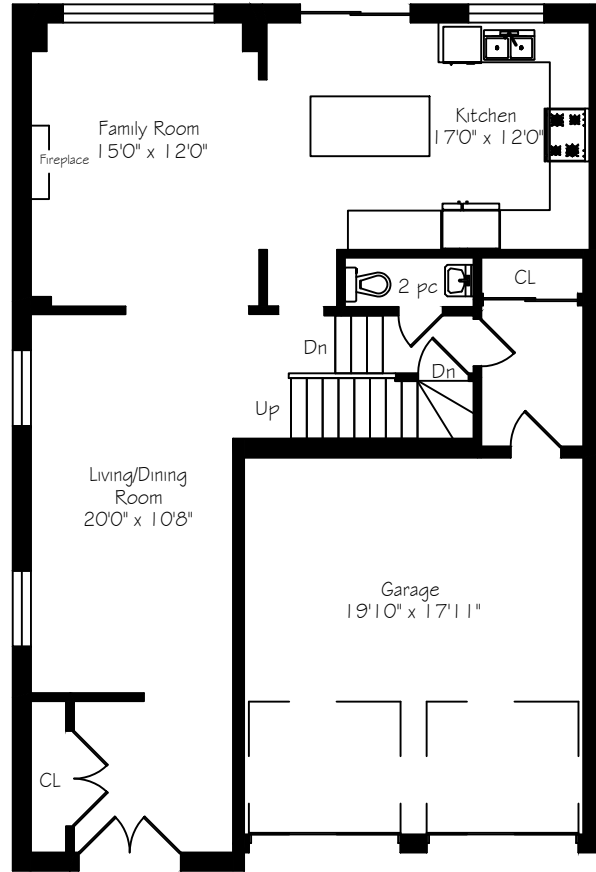

# 4021 Fracchioni Drive

Measurements and Calculations are approximate  
To be used as guidelines only  
www.measuredup.ca

Lower Level  
1022 Square Feet

Main Floor  
1014 Square Feet

Second Floor  
1292 Square Feet