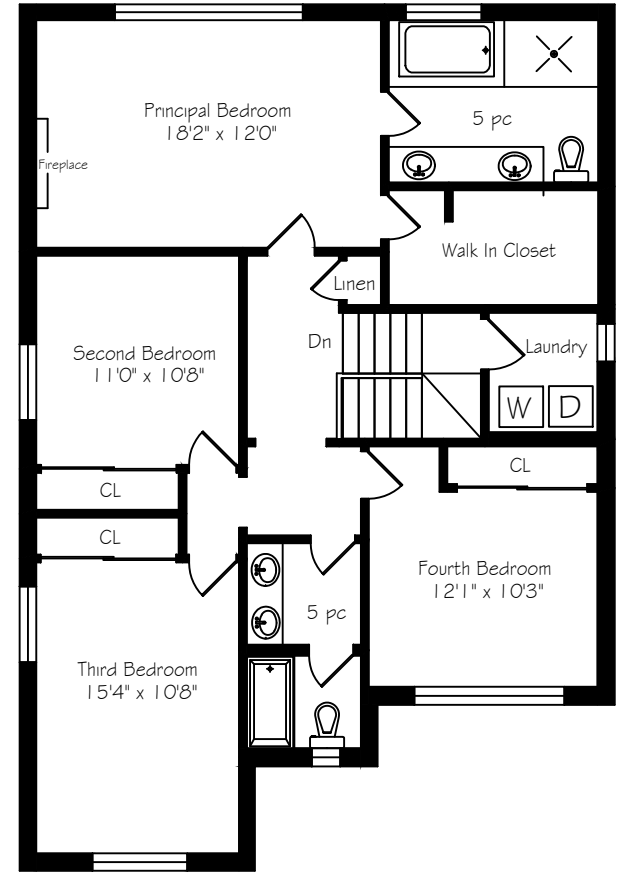

# 4021 Fracchioni Drive

Measurements and Calculations are approximate  
To be used as guidelines only  
www.measuredup.ca

Lower Level  
1022 Square Feet

Main Floor  
1014 Square Feet

Second Floor  
1292 Square Feet