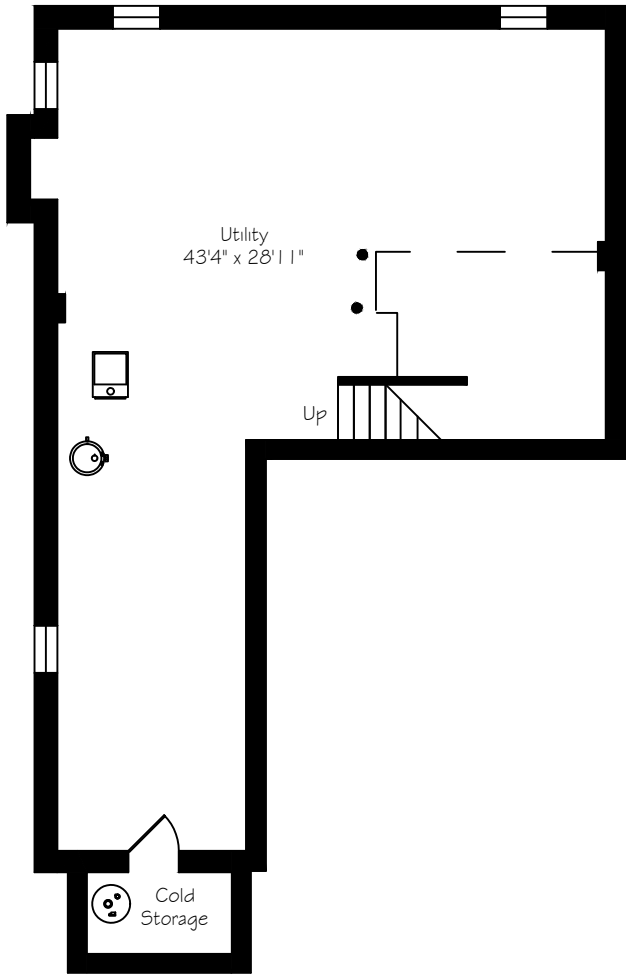

# 4021 Fracchioni Drive

Measurements and Calculations are approximate  
To be used as guidelines only  
www.measuredup.ca

Lower Level  
1022 Square Feet

Main Floor  
1014 Square Feet

Second Floor  
1292 Square Feet